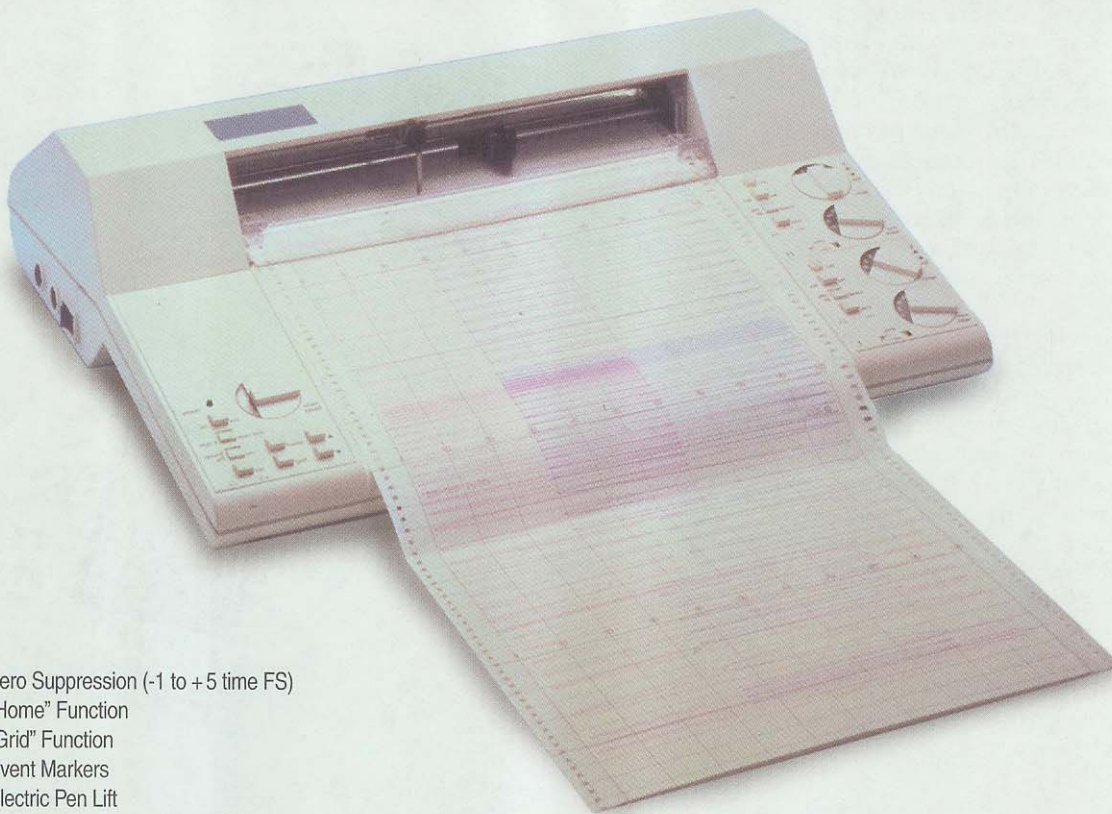

Flatbed Recorders

- Zero Suppression (-1 to +5 time FS)
- "Home" Function
- "Grid" Function
- Event Markers
- Electric Pen Lift
- 13 Input Ranges (1mV to 10V)

SPECIFICATIONS

Input Ranges	1mV to 20V in 14 calibrated steps (1-2-5)
Variable Ranges	40 to 100% FS
Accuracy Of Span	Better than 0.3% FS
Non-Linearity	Better Than 0.3% FS
Dead Zone	<0.2% FS
Pen Response Time	<0.2 sec for 5 to 99% FS
Input Impedance	1 MΩ DC 10KΩ in series with 1.5m+μF for AC
Input	Floating, non symmetric
Input Bias Current	<5 nA
Isolation	Between channel and between channel and power supply more than 50MΩ
Maximum Input Voltage	On input terminals 42VDC/30VAC max. Between channels 500VDC max.
Common Mode Rejection	130 dB
Zero Adjustment	-50 to +150% FS
Zero Position	Selectable right hand or left hand side on the paper
Zero Suppression	6 calibrated steps -100, 0, +100 to +500% FS
Zero Drift	<1 m+cV/$^{\circ}$C
Chart Speeds	0.1-0.2-0.5-1-2-5-10-20 mm/min or mm/sec
Timebase	Crystal or mains synchronized
Chart Paper	25 m rolls according to DIN 16230
Chart Life	4100 hr at lowest chart speed-20 min at highest chart speed
External Output	TTL level signal, paper moves 0.05 mm per pulse. Dividend set with chart speed selector (1, 2, 5, 10, 20, 50, 100, 200 x1, x60)
Pen Lift	Electric. Pens are lifted automatically if the chart has not been moved for more than 30 seconds
Safety	According to CSA/C22-2 and VDE 411
Disturbance	According to FCC, class B
Ambient Temperature Range	Operating -10 to +40° C Storage -40 to +75° C
Humidity	35-85% RH, non condensing
Power Supply	Selectable 110V/220V -15% +20%; 5060/Hz 30VA single channel 50VA dual channel
Built According To	CSA and VDE
Dimensions	380 x 290 x 90 (W x D x H) mm³
Weight	3.5 kg unpacked

Catalog No.	Description
KN42112	Single Pen Flatbed Recorder
NISTR1	NIST Traceable Certificate
NISTR2	NIST Traceable Certificate with Data
Chart Paper	
KN42115	Chart Rolls, Linear Graduations, 10 Rolls/Box
Disposable Pens for Channel 1 of Flatbed Recorders	
KN42117	Red, Box of 6
KN42118	Blue, Box of 6
KN42119	Green, Box of 6
KN42120	Black, Box of 6
Disposable Pens for Channel 2 of Recorders	
KN42121	Red, Box of 6
KN42122	Black, Box of 6